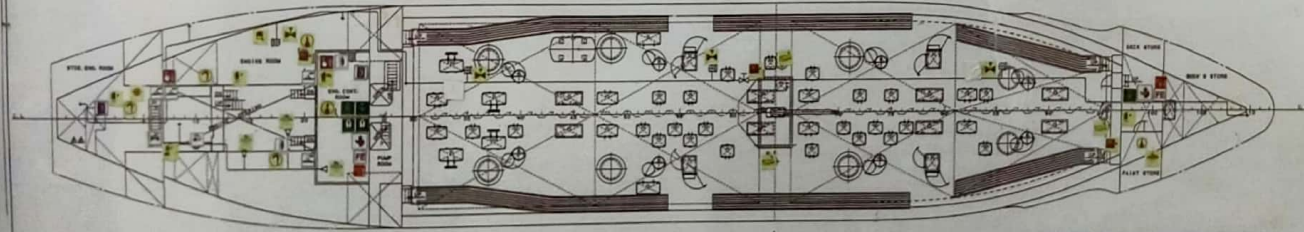

UPPER DECK / GELADAK ATAS

BOTTOM PLAN / BAGIAN BAWAH GELADAK ATAS