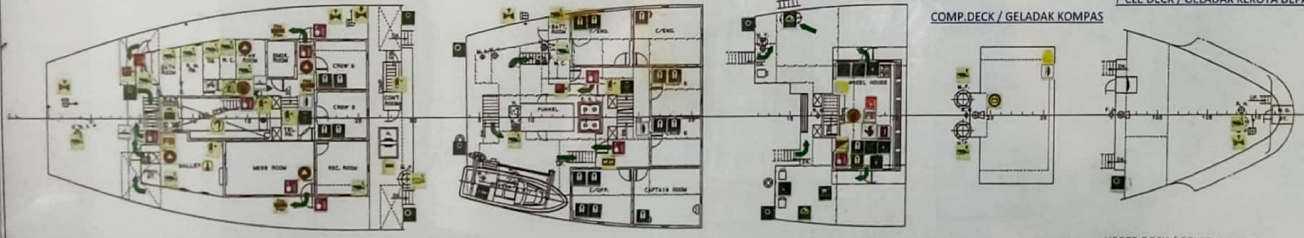

POOP DECK / GELADAK KEDUA

BOAT DECK / GELADAK BOT

NAV.BRI.DECK / GELADAK ANJUNGAN PELAYARAN

F'CLE DECK / GELADAK KECOTA DEPAN

UPPER DECK / GELADAK ATAS