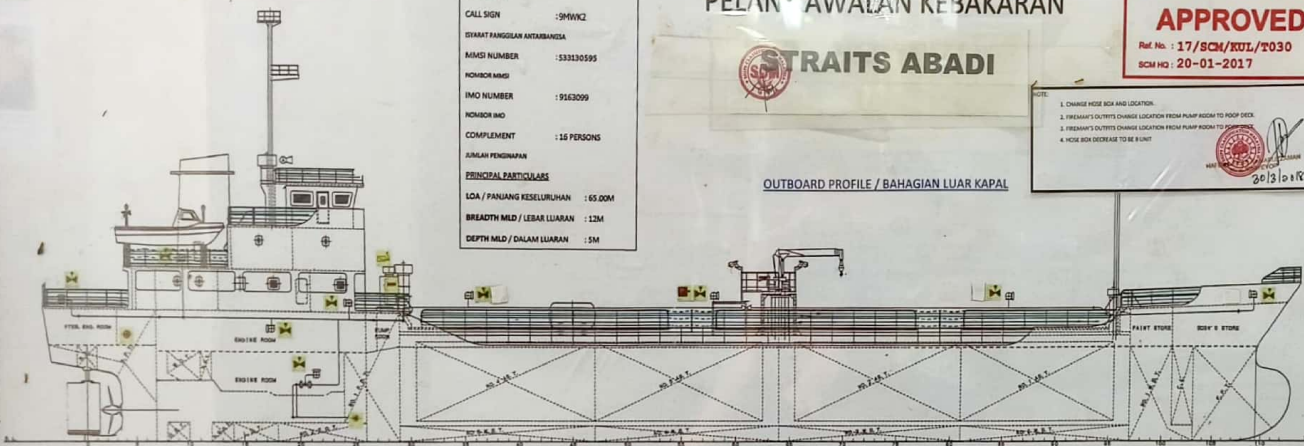

PORT REGISTRY : PORT KELANG
PELABHAN PONDAPAKAN :
GROSS TONNAGE : 1059
TARIK KAGAR :
CALL SIGN : 9HWKZ
DIKAT FANGSIAN ANTARANGSA :
MMSI NUMBER : 533130595
HONOR MMSI :
IMO NUMBER : 9163009
HONOR IMO :
COMPLEMENT : 16 PERSONS
JMLAH PENYIMPAN :
PRINCIPAL PARTICULARS
LOA / PANJANG KESELURUHAN : 65.00M
BREADTH MLD / LEBAR LUARAN : 12M
DEPTH MLD / DALAM LUARAN : 5M

FIRE CONTROL PLAN

PELAN AWALAN KEBAKARAN

TRAITS ABADI

SHIPS CLASSIFICATION MALAYSIA
APPROVED
Ref. No. : 17/SCM/KUL/T030
SCM HQ : 20-01-2017

1. CHANGE HOSE RICK AND LOCATION.
2. FIREMAN'S OUTFITS CHANGE LOCATION FROM PUMP ROOM TO DECK.
3. FIREMAN'S OUTFITS CHANGE LOCATION FROM PUMP ROOM TO DECK.
4. HOSE BOX DECREASE TO BE 8 UNIT

OUTBOARD PROFILE / BAGIAN LUAR KAPAL

POOP DECK / GELADAK KEDUA

BOAT DECK / GELADAK BOT

NAV.BRI.DECK / GELADAK ANJUNGAN PELAYARAN

COMP.DECK / GELADAK KOMPAS

F'CLE DECK / GELADAK KECOTA DEPAN